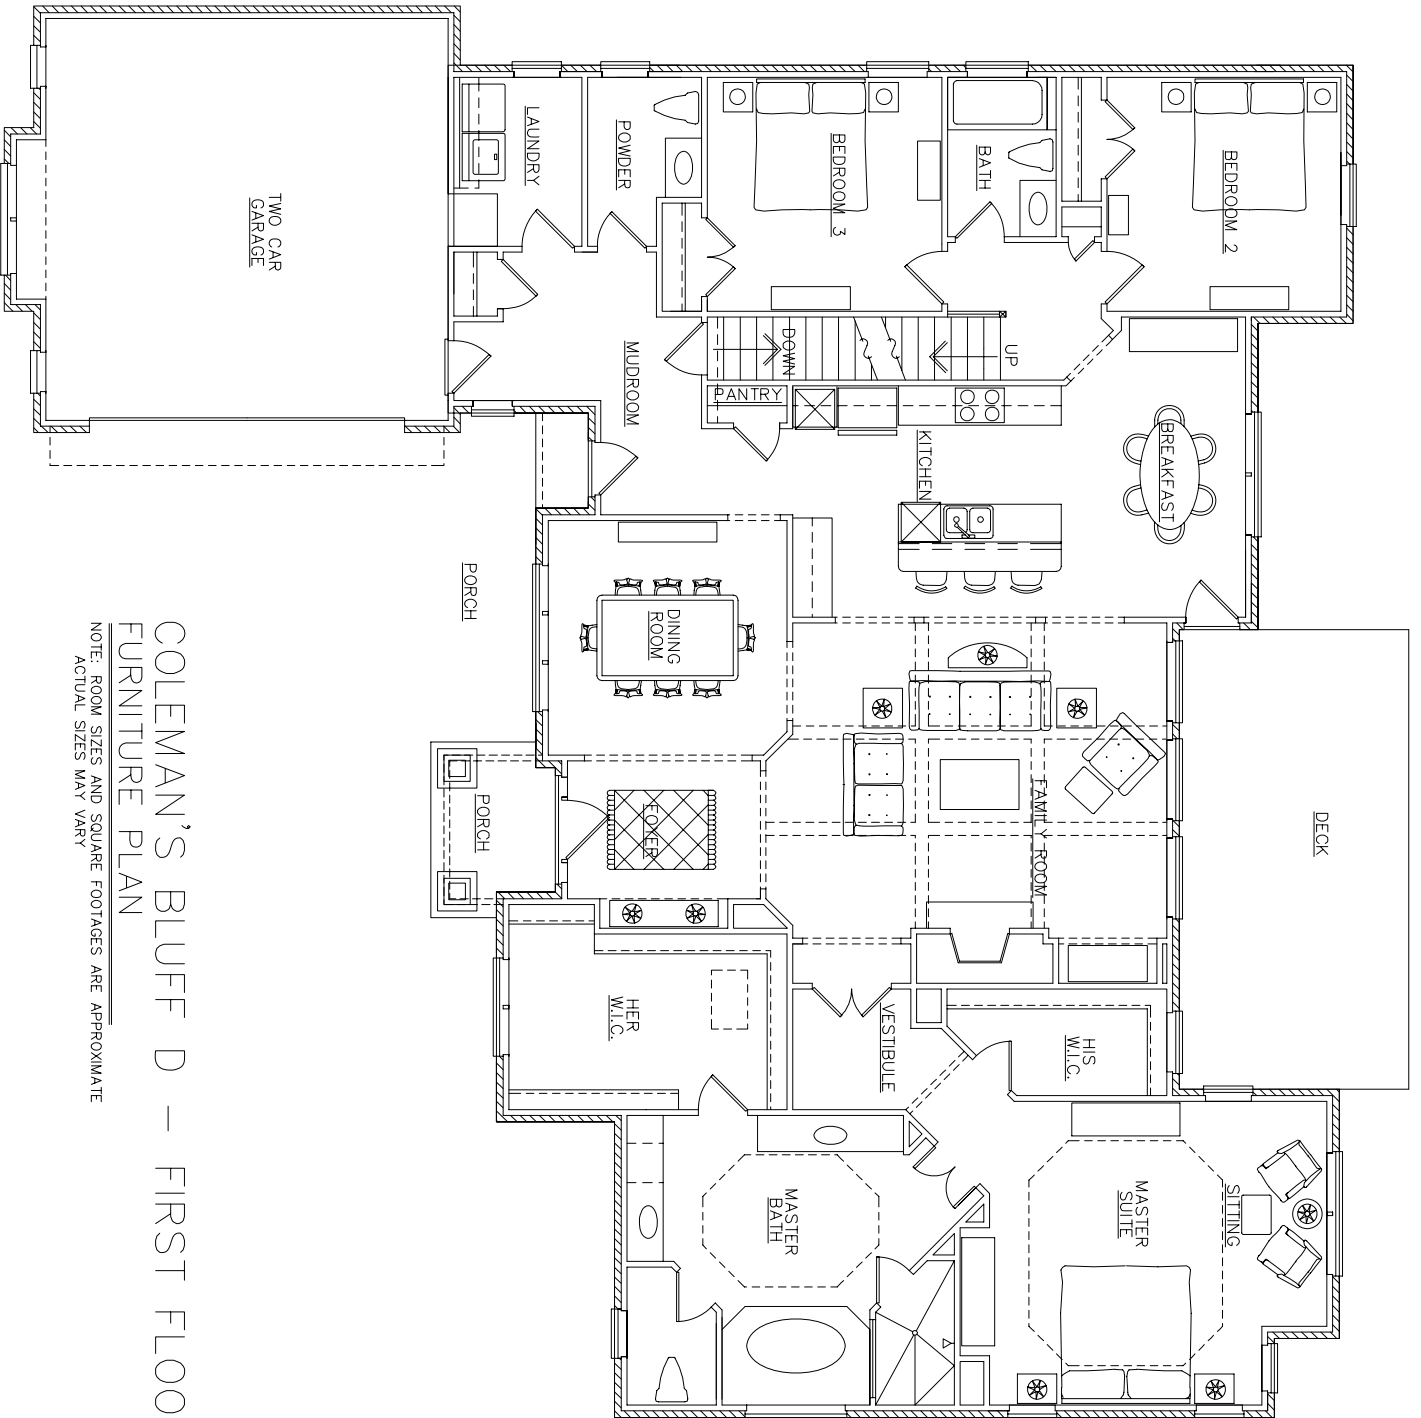

COLEMAN'S BLUFF D | Lot 31

TOTAL HEATED AREA: APPROXIMATELY 3,052 SQUARE FEET

COLEMAN'S BLUFF D - FIRST FLOOR  
 FURNITURE PLAN

NOTE: ROOM SIZES AND SQUARE FOOTAGES ARE APPROXIMATE  
 ACTUAL SIZES MAY VARY

COLEMAN'S BLUFF D - SECOND FLOOR  
 FURNITURE PLAN

NOTE: ROOM SIZES AND SQUARE FOOTAGES ARE APPROXIMATE  
 ACTUAL SIZES MAY VARY

COLEMAN'S BLUFF D - BASEMENT  
 FURNITURE PLAN

NOTE: ROOM SIZES AND SQUARE FOOTAGES ARE APPROXIMATE  
 ACTUAL SIZES MAY VARY