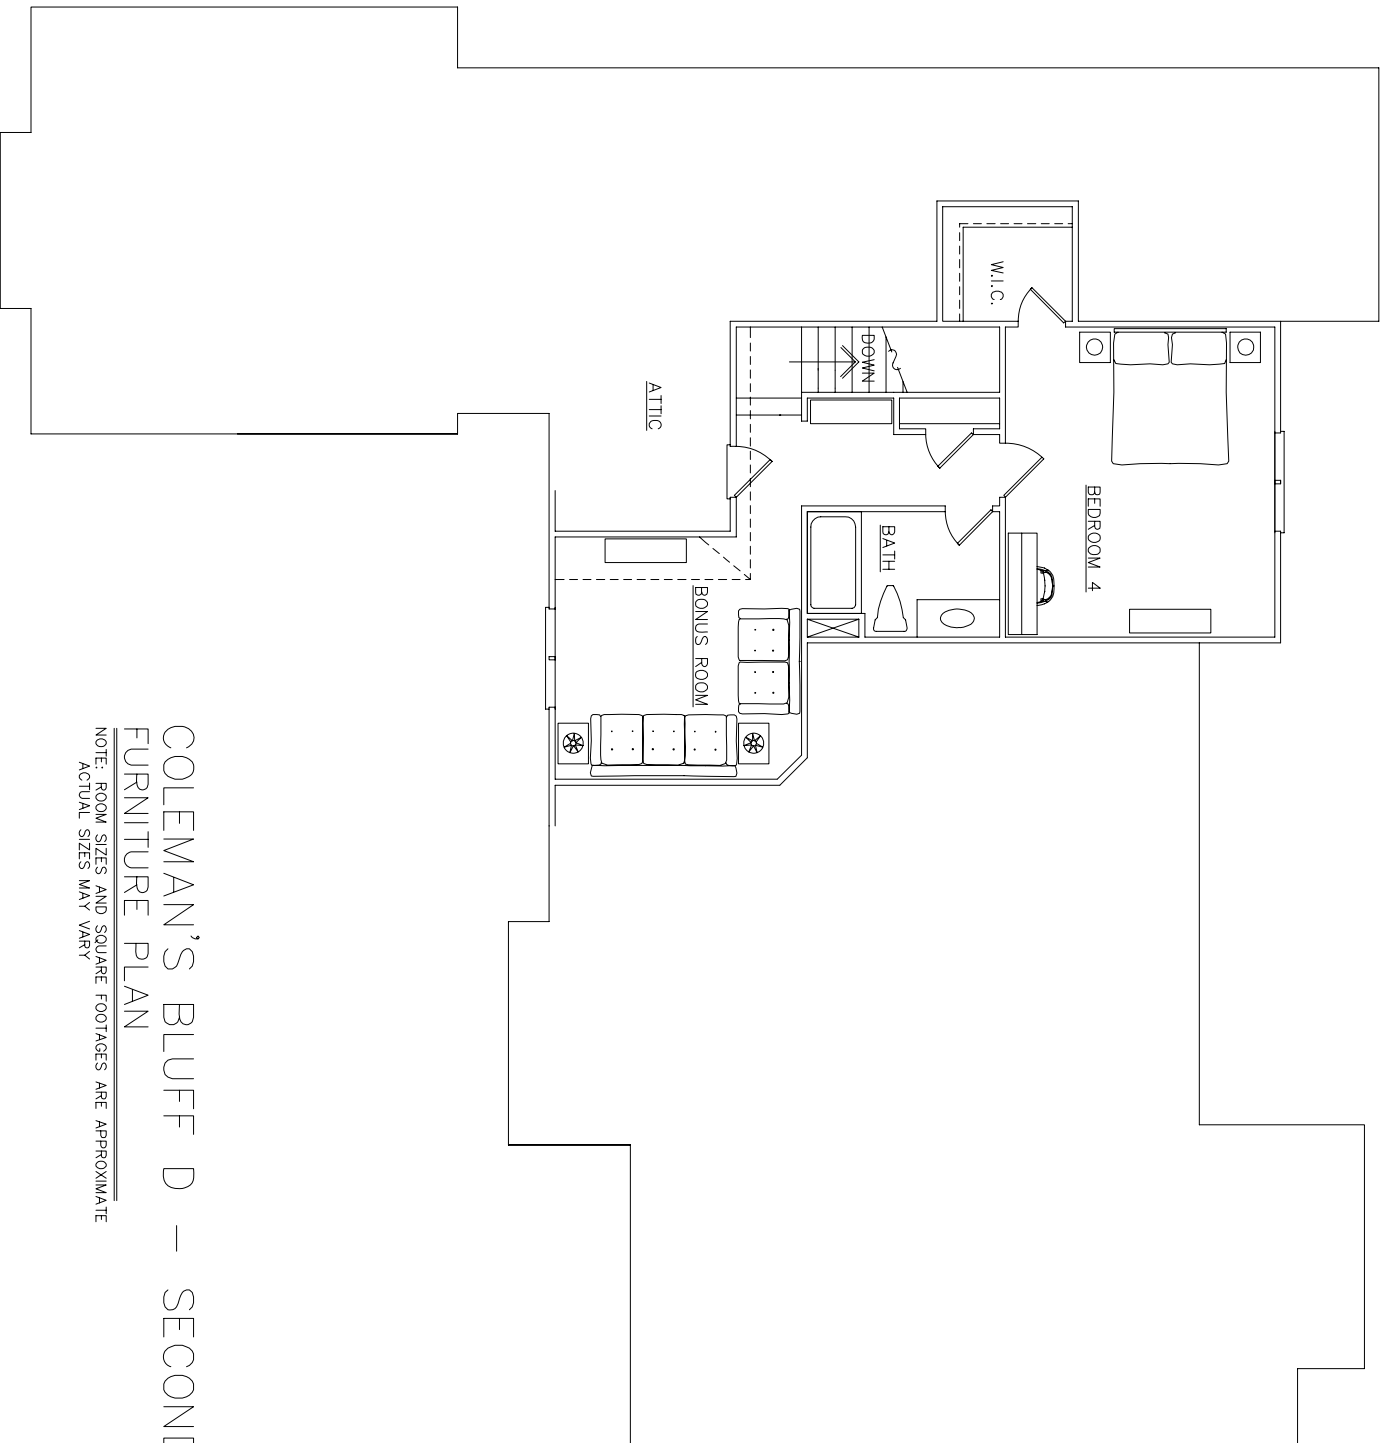

COLEMAN'S BLUFF D | Lot 31

TOTAL HEATED AREA: APPROXIMATELY 3,052 SQUARE FEET

COLEMAN'S BLUFF D - FIRST FLOOR  
 FURNITURE PLAN

NOTE: ROOM SIZES AND SQUARE FOOTAGES ARE APPROXIMATE  
 ACTUAL SIZES MAY VARY

COLEMAN'S BLUFF D - SECOND FLOOR  
 FURNITURE PLAN

NOTE: ROOM SIZES AND SQUARE FOOTAGES ARE APPROXIMATE  
 ACTUAL SIZES MAY VARY

COLEMAN'S BLUFF D - BASEMENT  
 FURNITURE PLAN

NOTE: ROOM SIZES AND SQUARE FOOTAGES ARE APPROXIMATE  
 ACTUAL SIZES MAY VARY