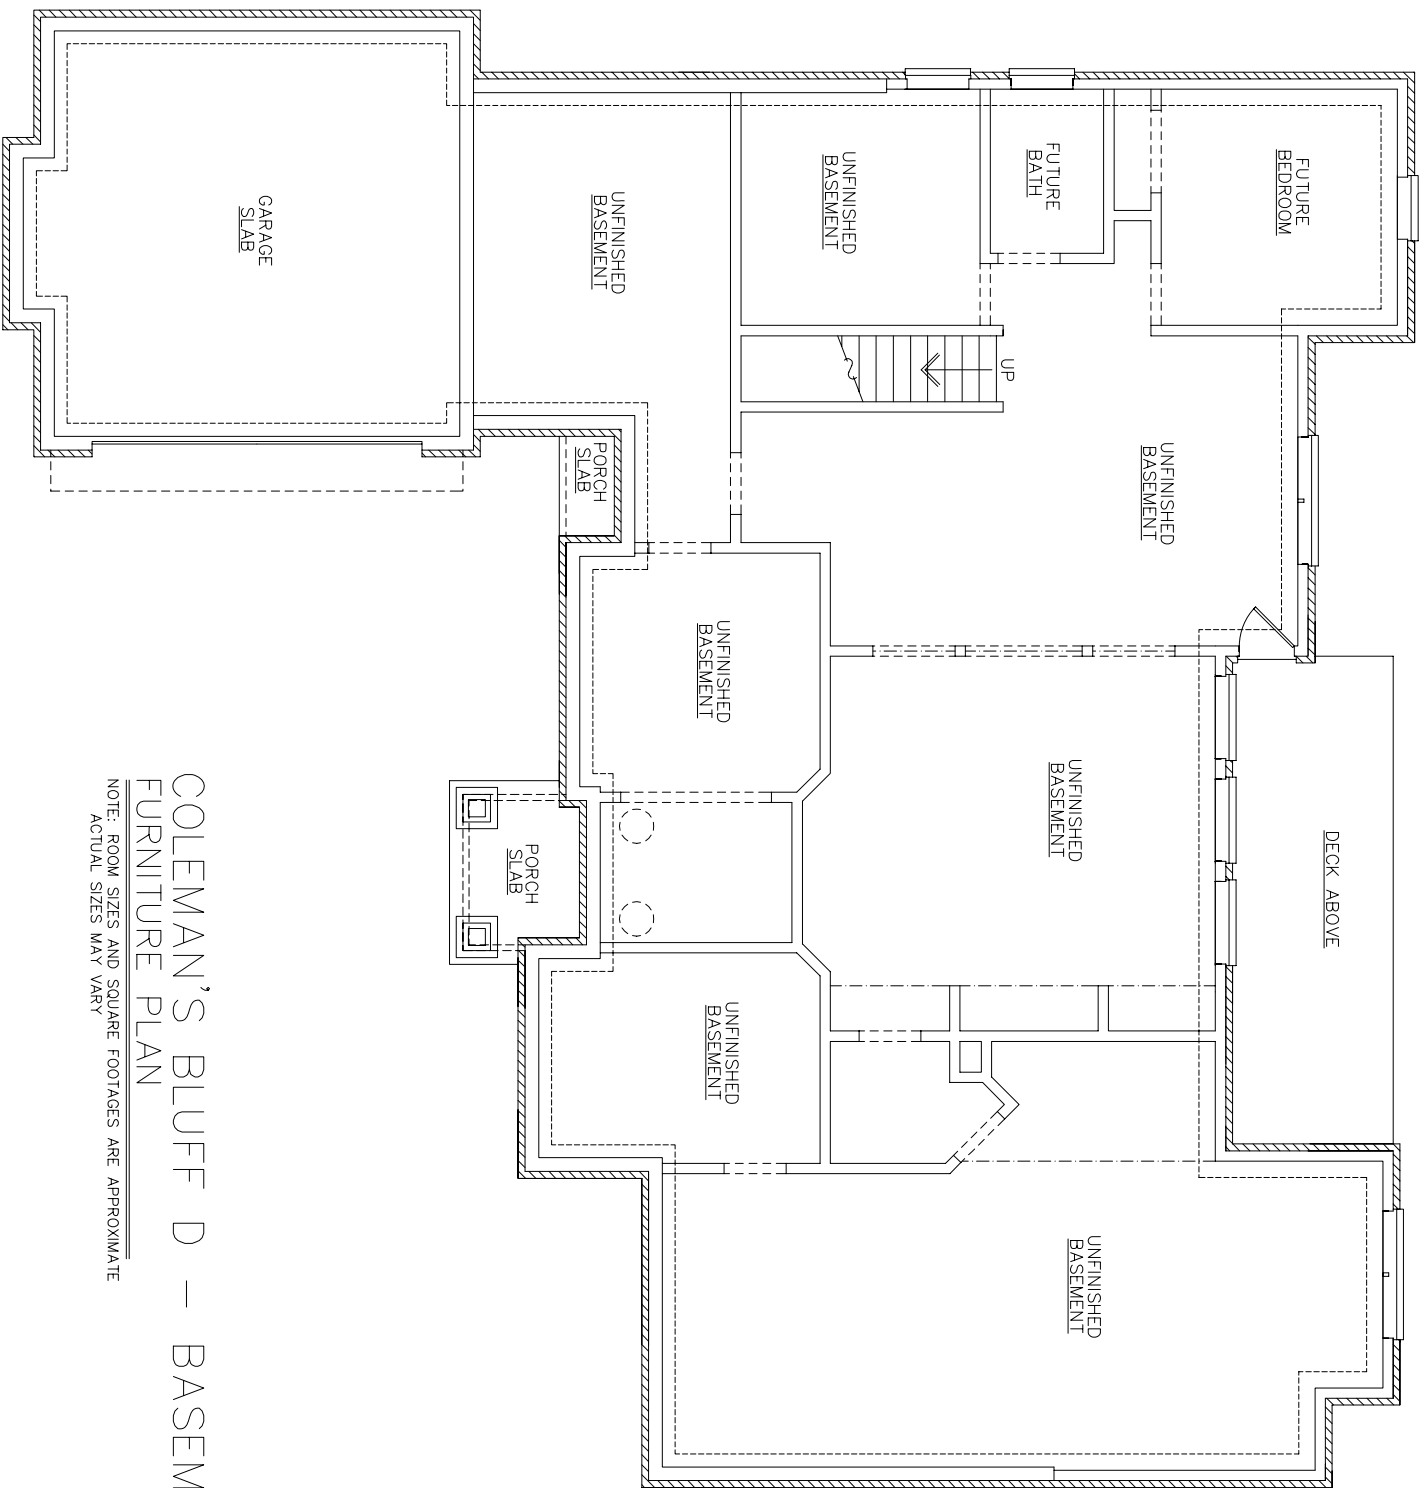

COLEMAN'S BLUFF D | Lot 31

TOTAL HEATED AREA: APPROXIMATELY 3,052 SQUARE FEET

COLEMAN'S BLUFF D - FIRST FLOOR  
 FURNITURE PLAN

NOTE: ROOM SIZES AND SQUARE FOOTAGES ARE APPROXIMATE  
 ACTUAL SIZES MAY VARY

COLEMAN'S BLUFF D - SECOND FLOOR  
 FURNITURE PLAN

NOTE: ROOM SIZES AND SQUARE FOOTAGES ARE APPROXIMATE  
 ACTUAL SIZES MAY VARY

COLEMAN'S BLUFF D - BASEMENT  
 FURNITURE PLAN

NOTE: ROOM SIZES AND SQUARE FOOTAGES ARE APPROXIMATE  
 ACTUAL SIZES MAY VARY