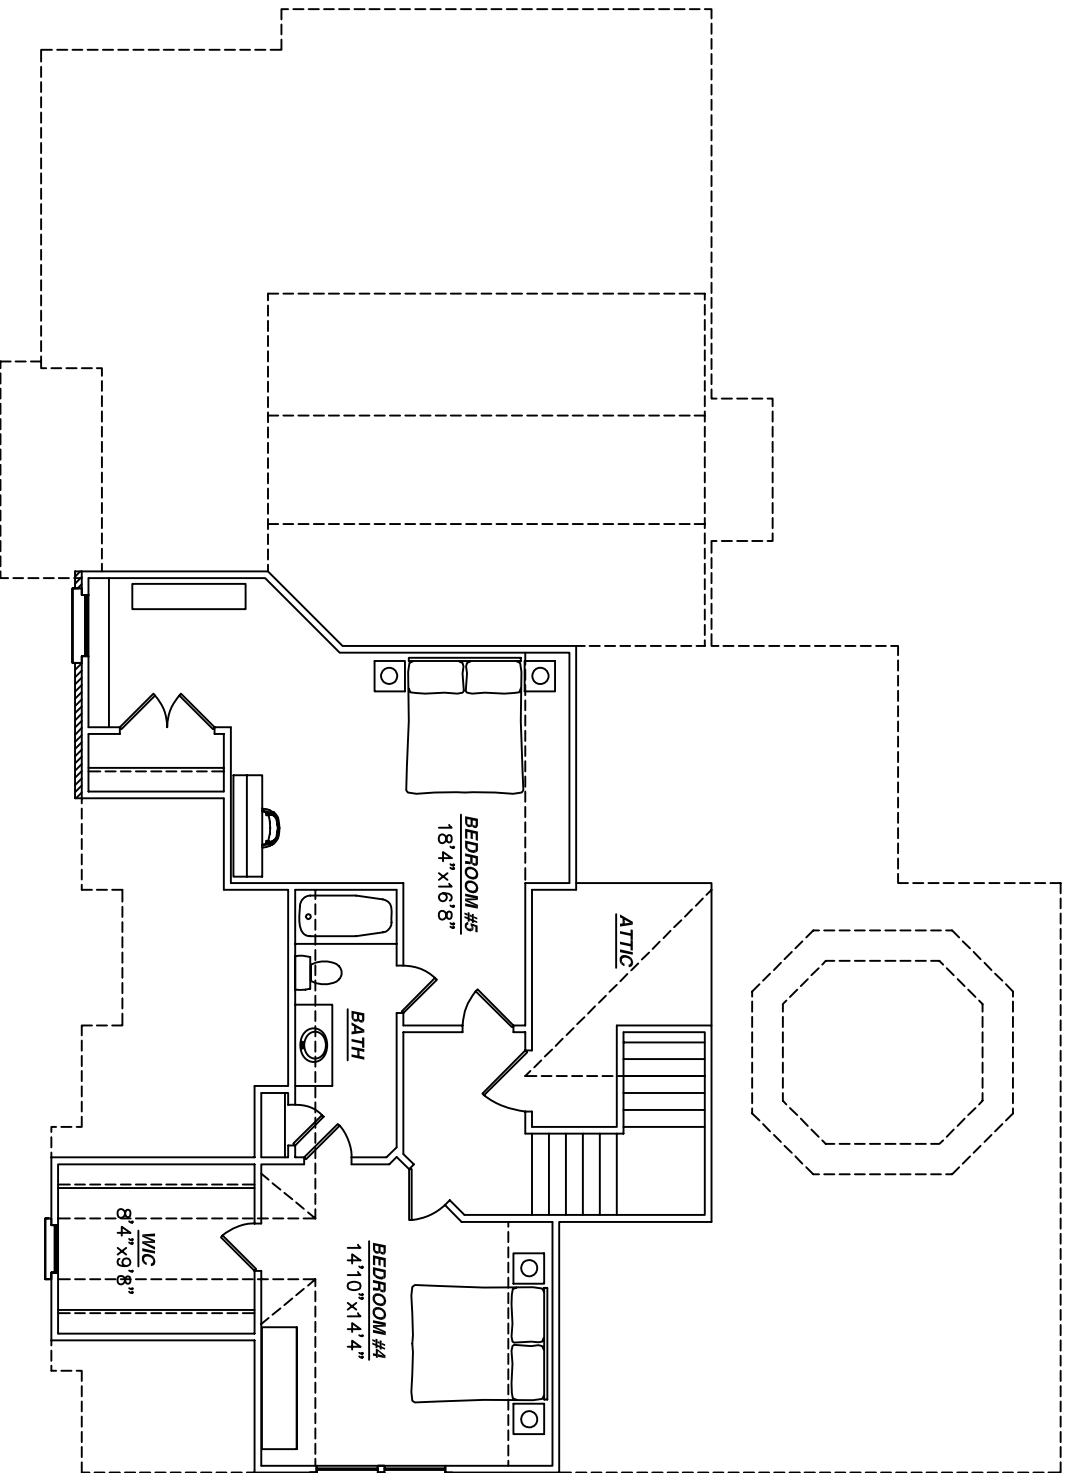

POPLAR II

Lot 51

TOTAL HEATED AREA: APPROXIMATELY 3,175 SQUARE FEET

**POPLAR II – FIRST FLOOR
FURNITURE PLAN**

NOTE: ROOM SIZES AND SQUARE FOOTAGES ARE APPROXIMATE
ACTUAL SIZES MAY VARY

**POPLAR II — SECOND FLOOR
FURNITURE PLAN**

NOTE: ROOM SIZES AND SQUARE FOOTAGES ARE APPROXIMATE
ACTUAL SIZES MAY VARY