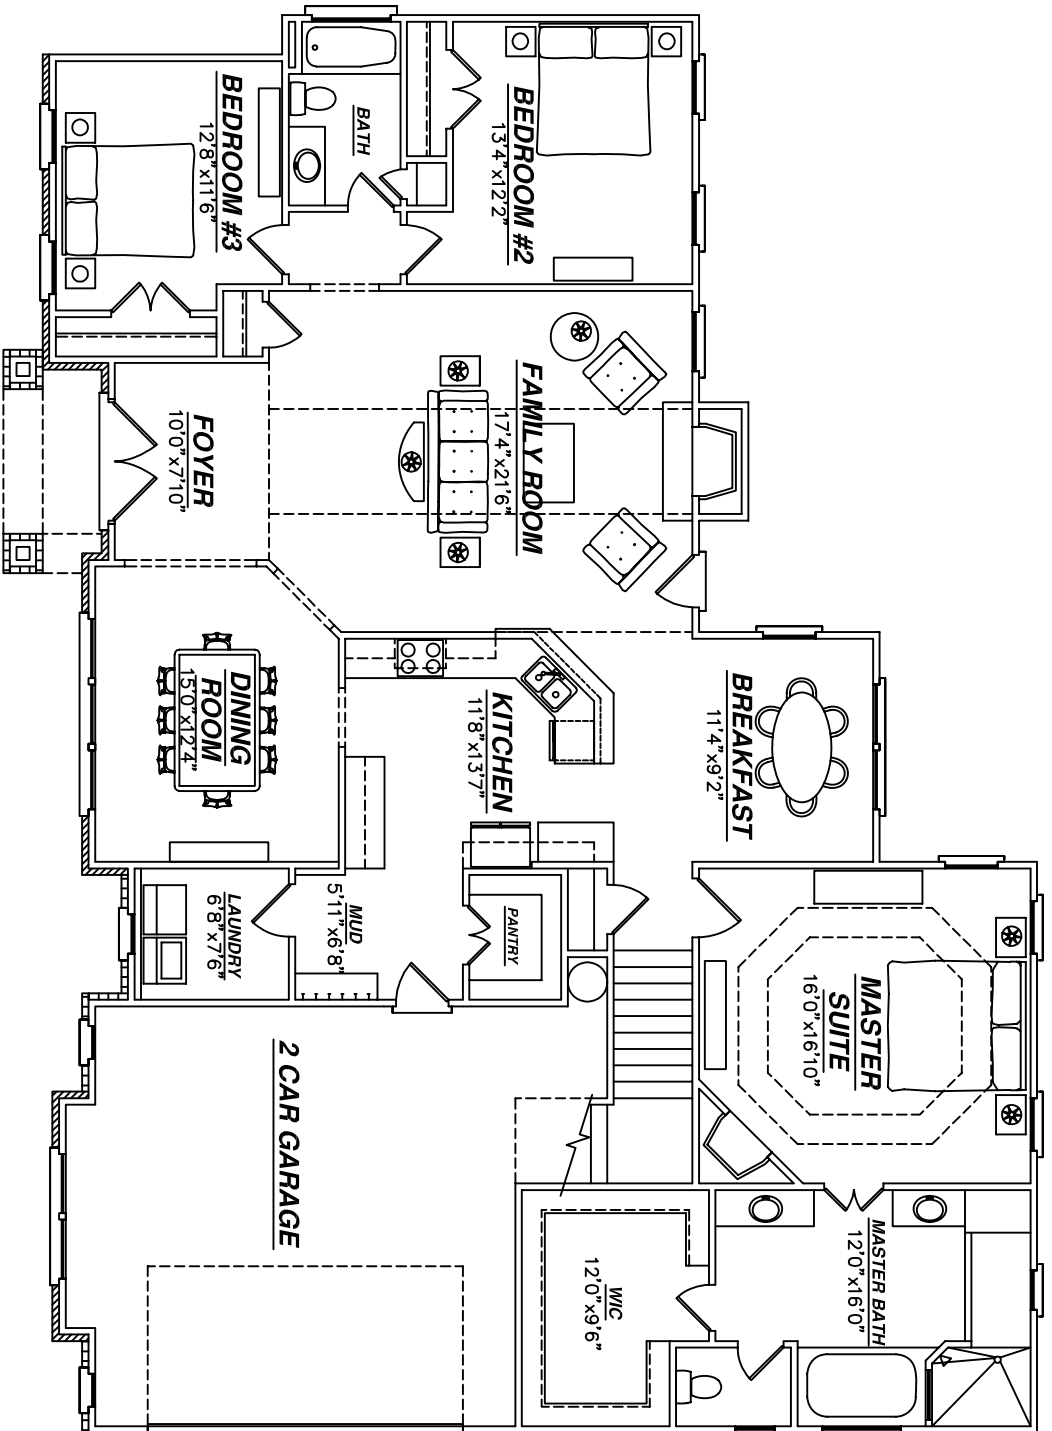

POPLAR II

Lot 51

TOTAL HEATED AREA: APPROXIMATELY 3,175 SQUARE FEET

**POPLAR II – FIRST FLOOR
FURNITURE PLAN**

NOTE: ROOM SIZES AND SQUARE FOOTAGES ARE APPROXIMATE
ACTUAL SIZES MAY VARY

**POPLAR II — SECOND FLOOR
FURNITURE PLAN**

NOTE: ROOM SIZES AND SQUARE FOOTAGES ARE APPROXIMATE
ACTUAL SIZES MAY VARY