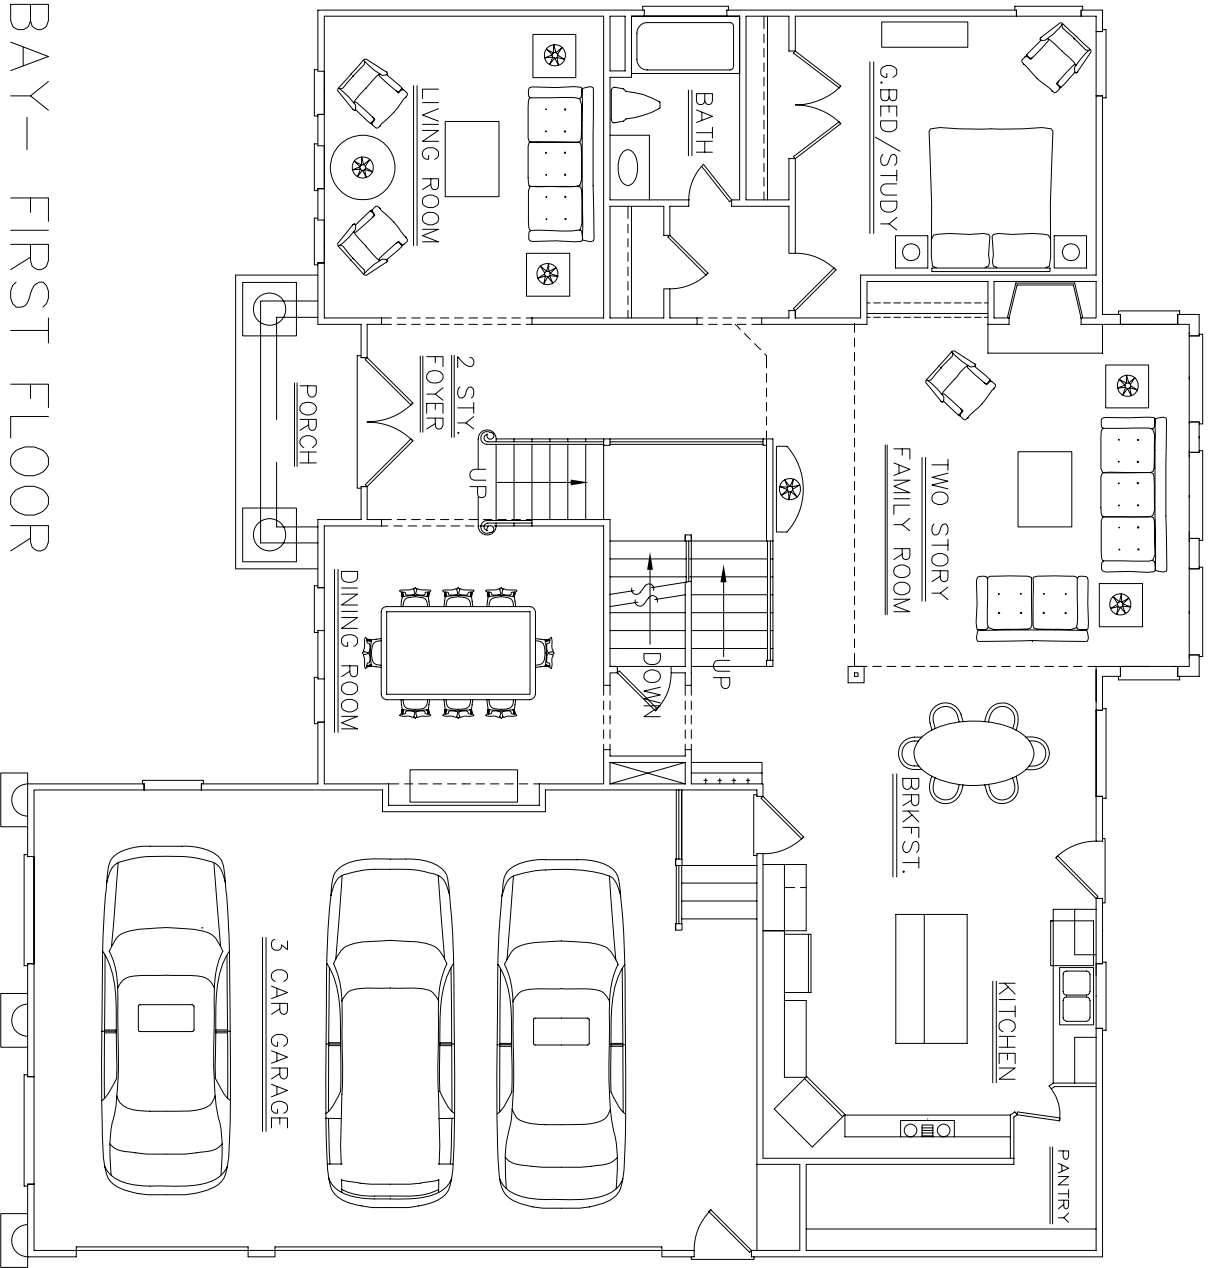

PALM BAY | Lot 96, Pod: M

TOTAL HEATED AREA: APPROXIMATELY 4,974 SQUARE FEET

**PALM BAY - FIRST FLOOR
FURNITURE PLAN**

NOTE: ROOM SIZES AND SQUARE FOOTAGES ARE APPROXIMATE
ACTUAL SIZES MAY VARY

PALM BAY – SECOND FLOOR
 FURNITURE PLAN

NOTE: ROOM SIZES AND SQUARE FOOTAGES ARE APPROXIMATE
 ACTUAL SIZES MAY VARY

**PALM BAY – BASEMENT
FURNITURE PLAN**

NOTE: ROOM SIZES AND SQUARE FOOTAGES ARE APPROXIMATE
ACTUAL SIZES MAY VARY