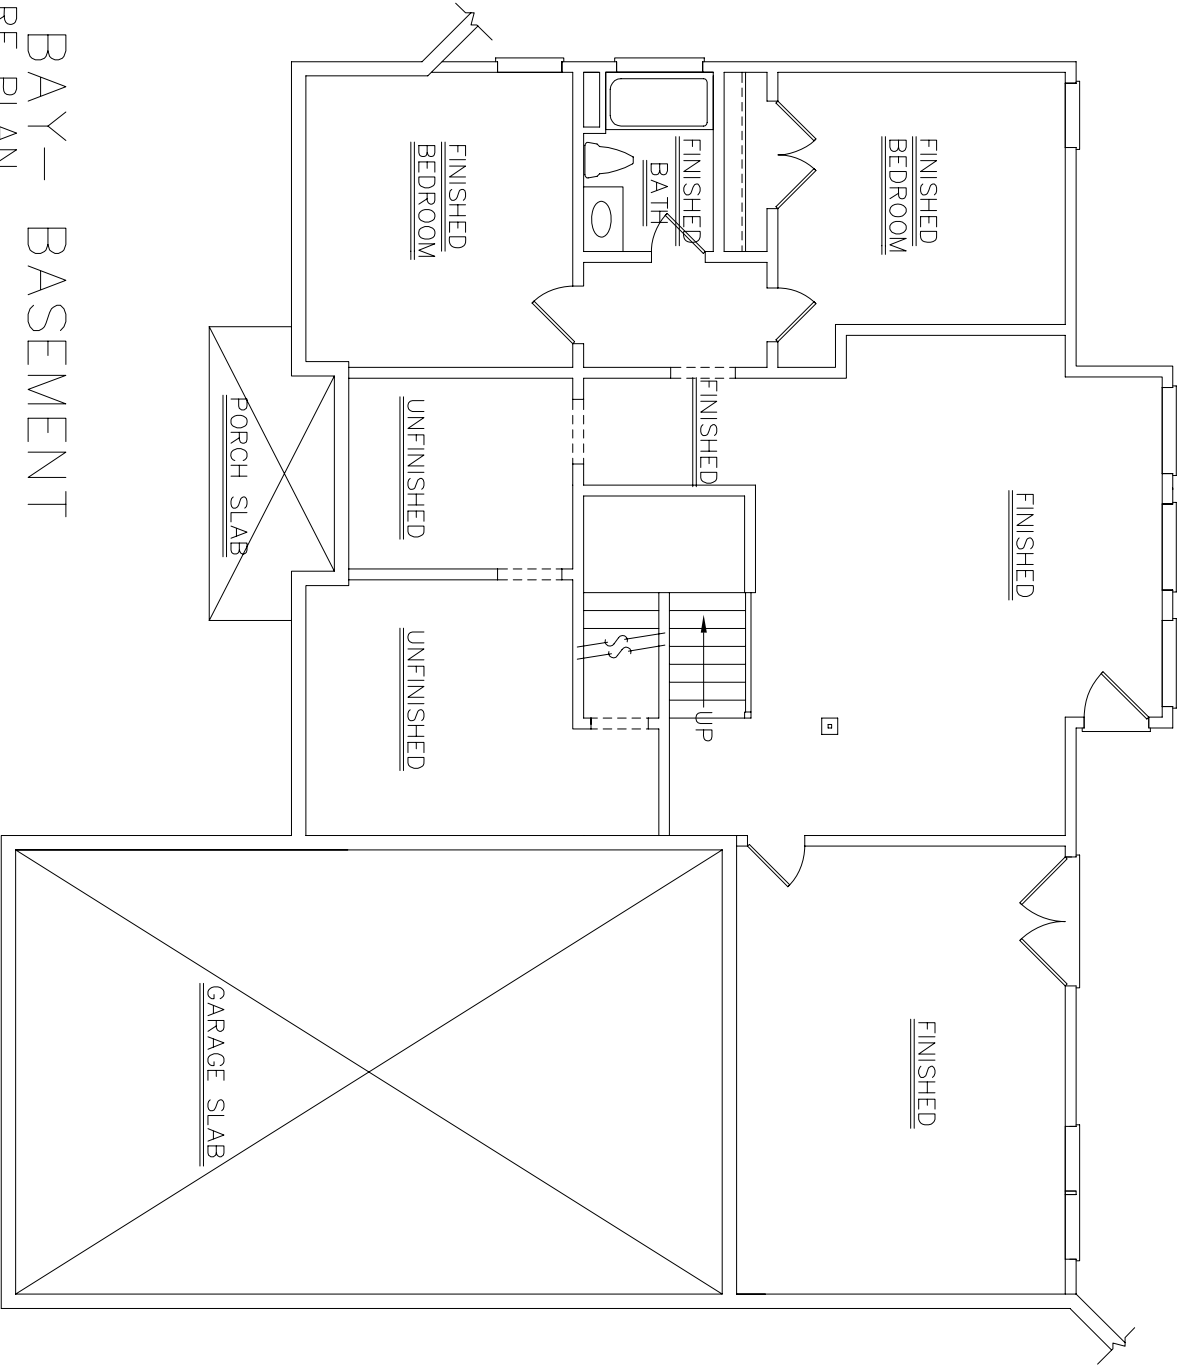

PALM BAY | Lot 96, Pod: M

TOTAL HEATED AREA: APPROXIMATELY 4,974 SQUARE FEET

**PALM BAY - FIRST FLOOR
FURNITURE PLAN**

NOTE: ROOM SIZES AND SQUARE FOOTAGES ARE APPROXIMATE
ACTUAL SIZES MAY VARY

PALM BAY – SECOND FLOOR
 FURNITURE PLAN

NOTE: ROOM SIZES AND SQUARE FOOTAGES ARE APPROXIMATE
 ACTUAL SIZES MAY VARY

**PALM BAY – BASEMENT
FURNITURE PLAN**

NOTE: ROOM SIZES AND SQUARE FOOTAGES ARE APPROXIMATE
ACTUAL SIZES MAY VARY