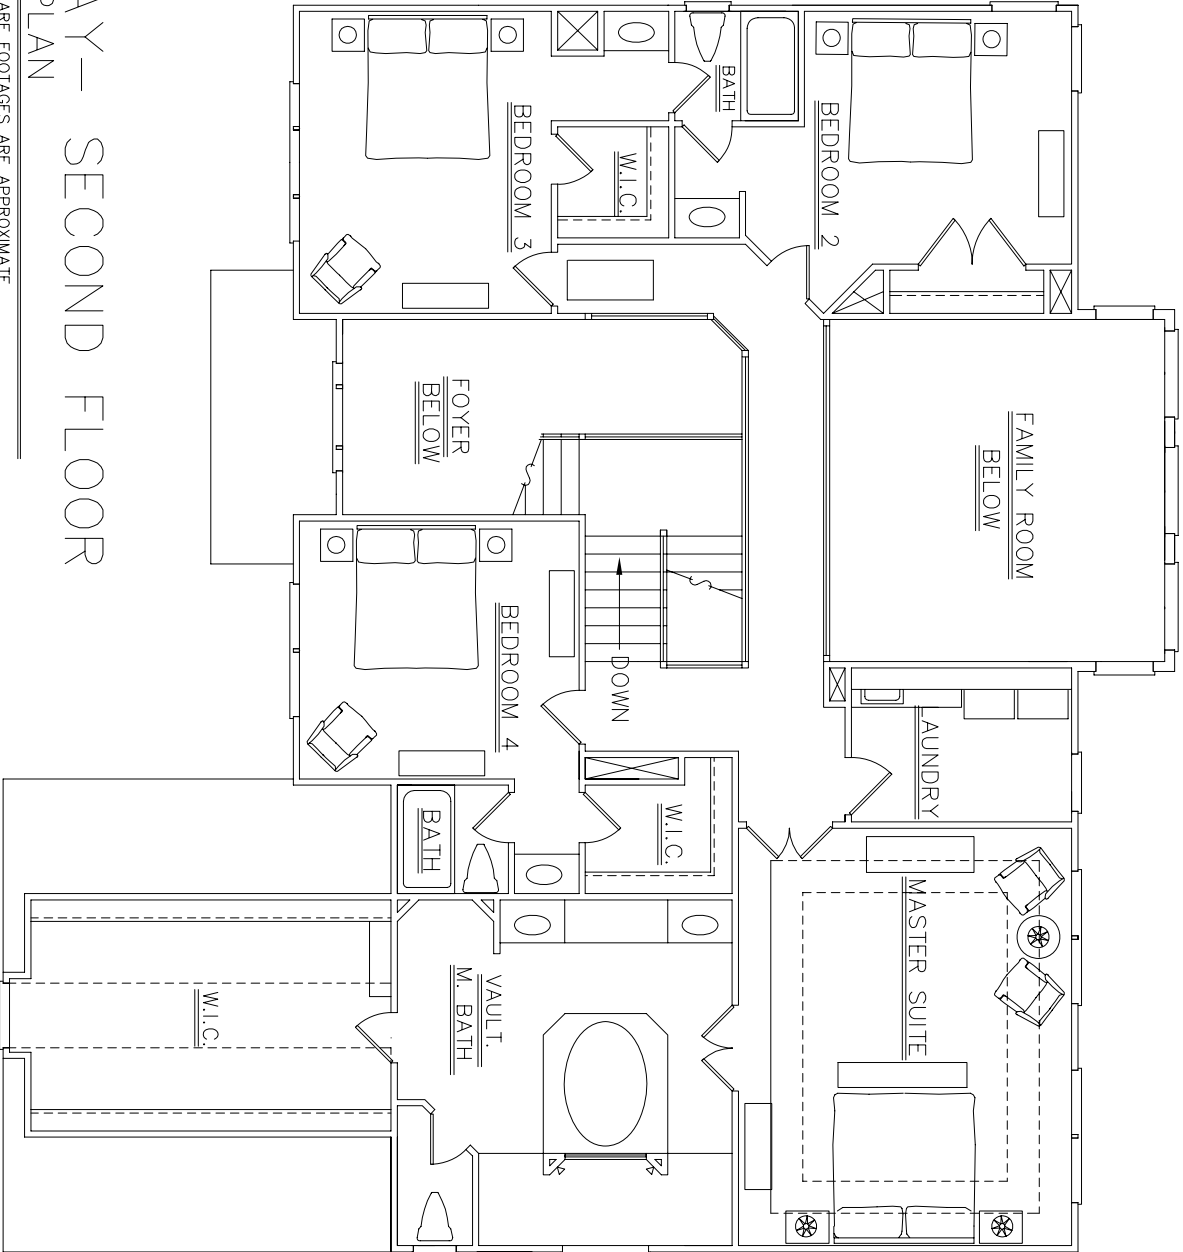

PALM BAY | Lot 96, Pod: M

TOTAL HEATED AREA: APPROXIMATELY 4,974 SQUARE FEET

**PALM BAY - FIRST FLOOR
FURNITURE PLAN**

NOTE: ROOM SIZES AND SQUARE FOOTAGES ARE APPROXIMATE
ACTUAL SIZES MAY VARY

PALM BAY – SECOND FLOOR
 FURNITURE PLAN

NOTE: ROOM SIZES AND SQUARE FOOTAGES ARE APPROXIMATE
 ACTUAL SIZES MAY VARY

**PALM BAY – BASEMENT
FURNITURE PLAN**

NOTE: ROOM SIZES AND SQUARE FOOTAGES ARE APPROXIMATE
ACTUAL SIZES MAY VARY